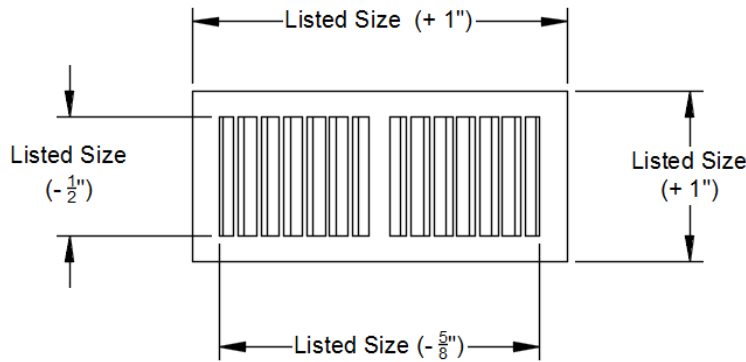

168-FM Series Submittal

Solid Oak Face 3/8" Blade Spacing
2-Way Flush Mount Floor Grille

Revised 06/12/2019

Model: _____ Size: _____ Tag: _____

Project Name: _____

Project Location: _____

Engineer: _____ Contractor: _____

Distributor: _____ Representative: _____

Drop-In Grille Face

Flush Mount Frame

Features:

- Solid Red Oak Construction

Finish Options:

- Unfinished
- Light Finish
- Dark Finish

Note: This submittal is meant to demonstrate the general dimensions of this product. The illustrations are not meant to detail every aspect of the product. Drawings are not to scale. T.A. Industries, Inc. reserves the right to make changes without notice or obligations.