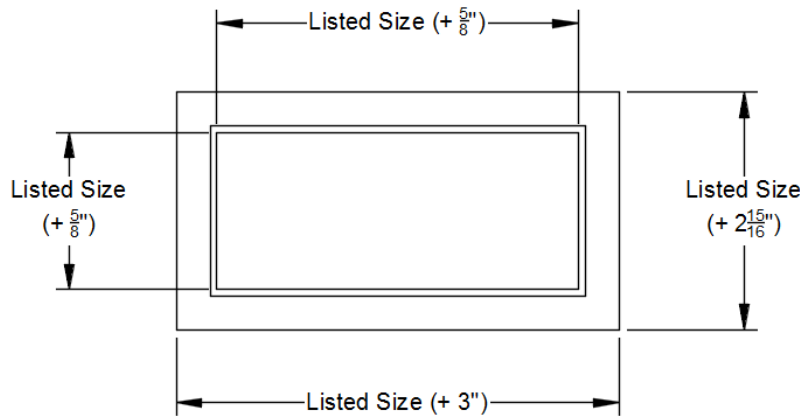

168-FM Series Submittal

Solid Oak Face 3/8" Blade Spacing
2-Way Flush Mount Floor Grille

Revised 06/12/2019

Model: _____ Size: _____ Tag: _____

Project Name: _____

Project Location: _____

Engineer: _____ Contractor: _____

Distributor: _____ Representative: _____

Drop-In Grille Face

Flush Mount Frame

Features:

- Solid Red Oak Construction

Finish Options:

- Unfinished
- Light Finish
- Dark Finish

Note: This submittal is meant to demonstrate the general dimensions of this product. The illustrations are not meant to detail every aspect of the product. Drawings are not to scale. T.A. Industries, Inc. reserves the right to make changes without notice or obligations.