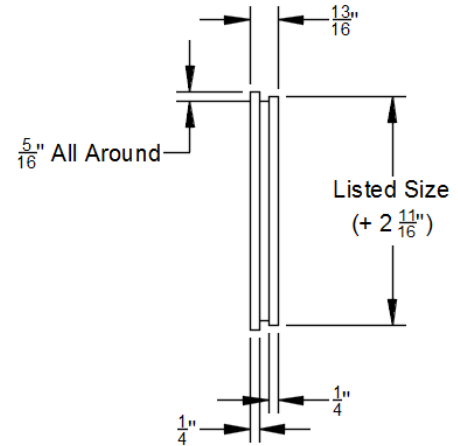

168-FM Series Submittal

Solid Oak Face 3/8" Blade Spacing
2-Way Flush Mount Floor Grille

Revised 06/12/2019

Model: _____ Size: _____ Tag: _____

Project Name: _____

Project Location: _____

Engineer: _____ Contractor: _____

Distributor: _____ Representative: _____

Drop-In Grille Face

Flush Mount Frame

Features:

- Solid Red Oak Construction

Finish Options:

- Unfinished
- Light Finish
- Dark Finish

Note: This submittal is meant to demonstrate the general dimensions of this product. The illustrations are not meant to detail every aspect of the product. Drawings are not to scale. T.A. Industries, Inc. reserves the right to make changes without notice or obligations.