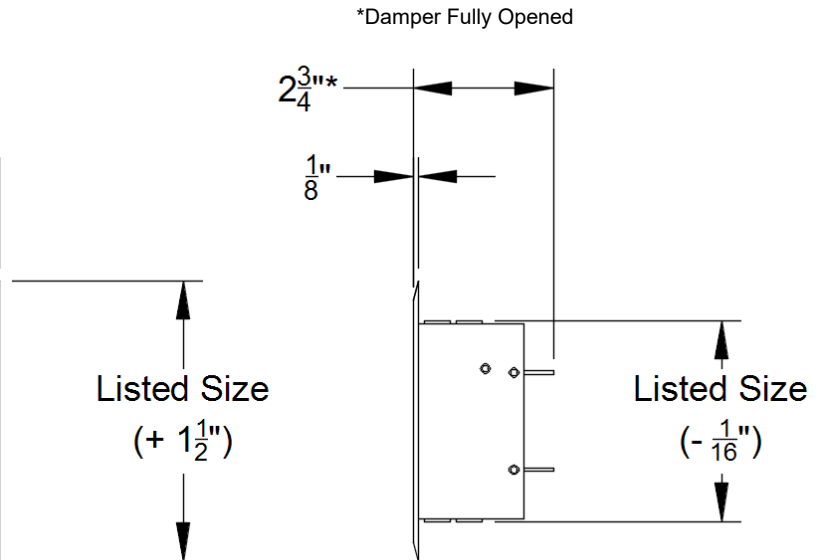

Model: _____ Size: _____ Tag: _____

Project Name: _____

Project Location: _____

Engineer: _____ Contractor: _____

Distributor: _____ Representative: _____

Features:

- Foot Operated Damper Control
- Multi-Shutter Damper