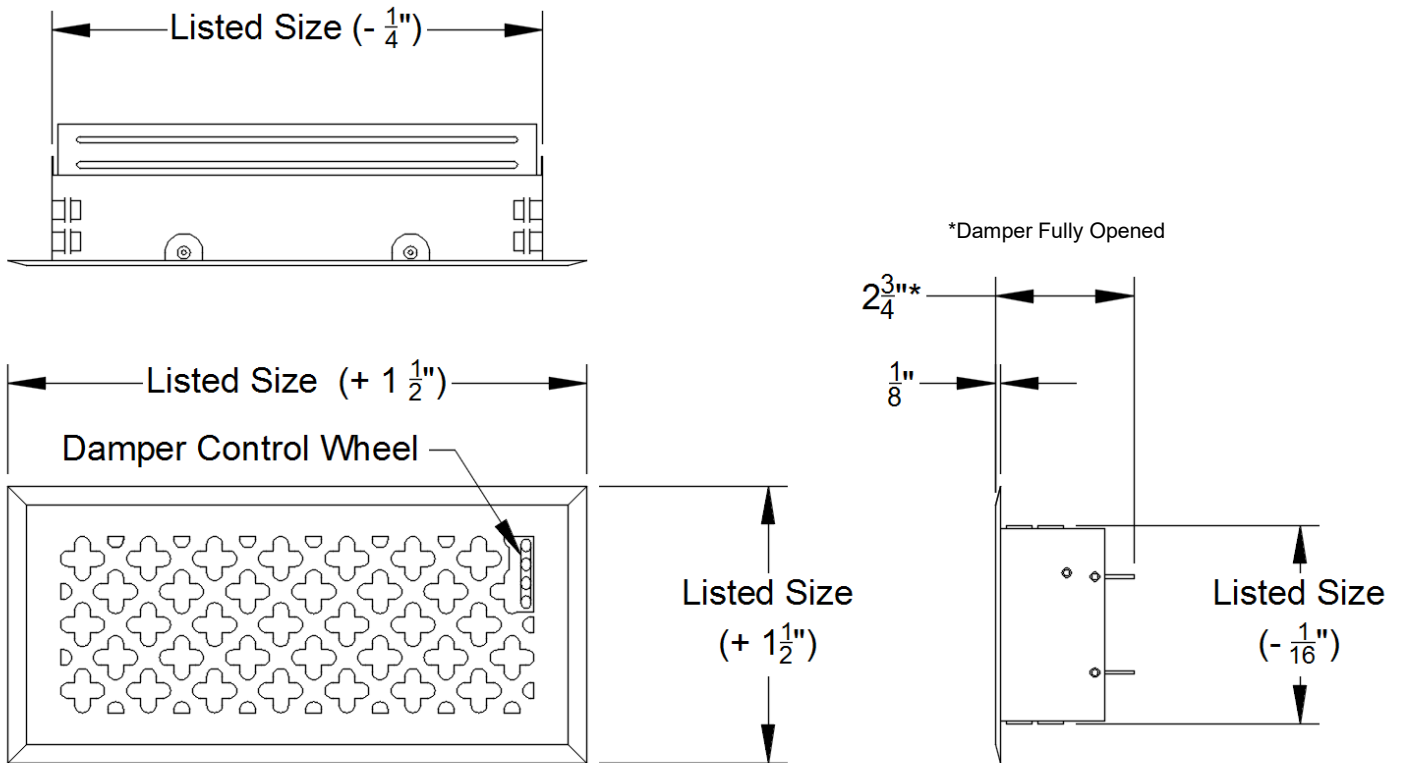

Model: _____ Size: _____ Tag: _____

Project Name: _____

Project Location: _____

Engineer: _____ Contractor: _____

Distributor: _____ Representative: _____

Features:

- Foot Operated Damper Control
- Multi-Shutter Damper