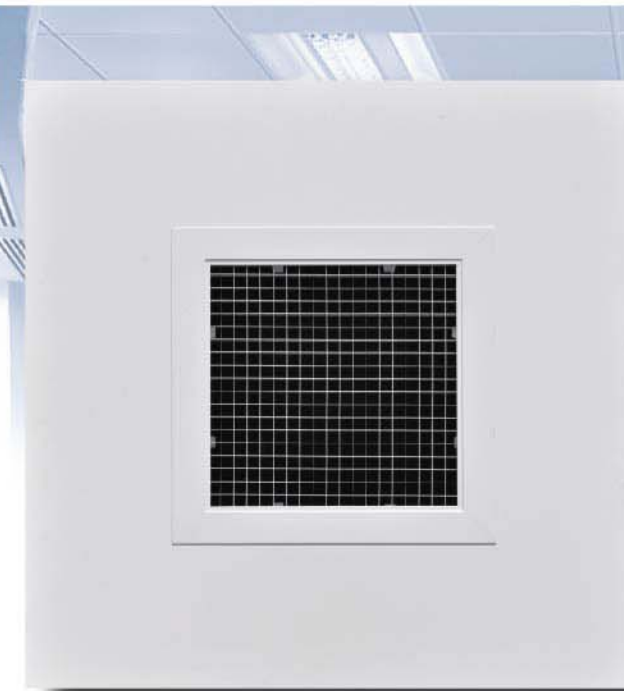

Model LD72
72" Linear Diffuser

Model LD48
48" Linear Diffuser

Model LD36
36" Linear Diffuser

Model LD24
24" Linear Diffuser

High Quality Aluminum Components

FEATURES

- + Capped on both ends
- + 1/2", 3/4", or 1" two-slot models
- + Durable white powder-coat finish
- + Installation brackets with screws
- + Standard 2', 3', 4', 6' lengths
- + Custom cut lengths available
- + Extension coupler available

Select from one of three slot sizes:

1/2"   3/4"   1"

Linear Slot Diffusers

FRONT SIDE

Model 1960RG

Steel T-Bar Panel with Acrylic Egg Crate Core