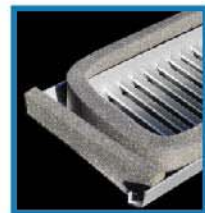

Model SD2A
Saddle Type
Double Deflection
Aluminum Finish

Saddle Mount Diffusers

- + Available with either OBD or Scoop
- + Available in single or double deflection

Model SD2W
Saddle Type
Double Deflection
White Finish

Model SU1A
Single Deflection
Aluminum Finish

- + Available in Single or Double Deflection
- + Available with a Scoop

Reverse side of Universal Model showing thick foam

Model SU2W
Double Deflection
White Finish

- + Steel construction
- + Round Step-Down Face
- + 360-degree pattern
- + Removable center core
- + Diffuser outer shell fastens directly to duct
- + Bright White finish
- + Available with OBD

Model 883
Round Surface Mount Ring